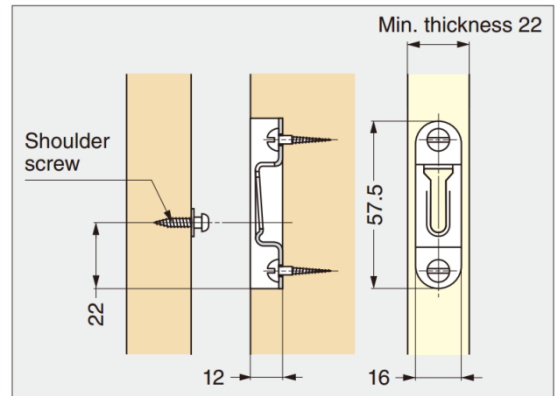

G6063 Connecting Part

Features

- Holds shoulder screw firmly

Sold Separately

- Shoulder screw

Part No.	Material	Finish
G6063	Steel	Yellow Zinc Chromate

G10/11/50/60/61 Shoulder Screw

Material

- Steel, yellow zinc chromate finish