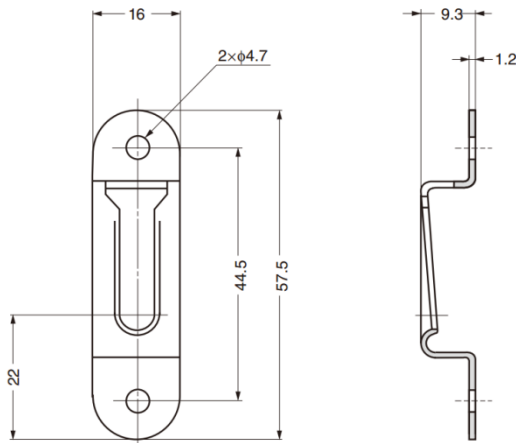

G6063 Connecting Part

Features

- Holds shoulder screw firmly

Sold Separately

- Shoulder screw

Part No.	Material	Finish
G6063	Steel	Yellow Zinc Chromate

G10/11/50/60/61 Shoulder Screw

Material

- Steel, yellow zinc chromate finish