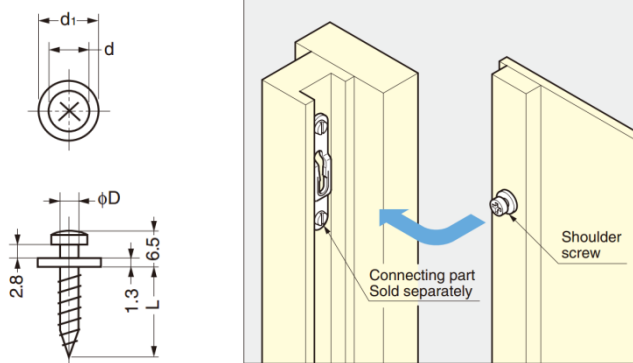

### Material

- Steel, yellow zinc chromate finish

| Part No. | Suitable Connecting Part | L    | D   | d   | d <sub>1</sub> | Nominal Size |
|----------|--------------------------|------|-----|-----|----------------|--------------|
| G1065    | G4063A / G5063           | 13   | 4   | 7   | 10             | 5.5          |
| G1165    | G4063A / G5063           | 16   |     |     |                |              |
| G5069    | G4063A / G5063           | 26.5 |     |     |                |              |
| G6165    | G6063                    | 16   | 5.5 | 8.3 | 11             | 6.3          |
| G6068    | G6063                    | 32   |     |     |                |              |